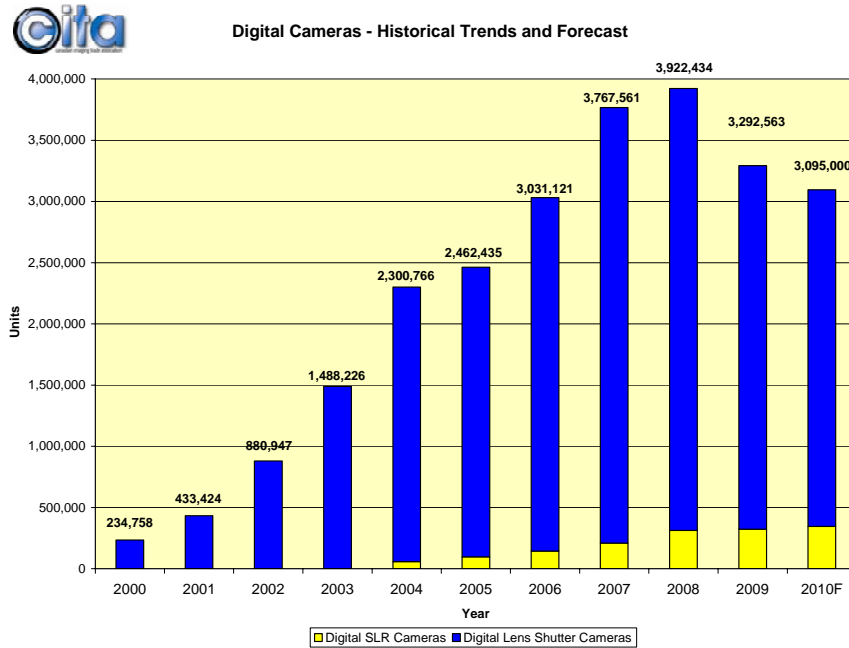

DIGITAL CAMERAS

Historical Shipments & Forecast (Units)

Seasonality – 2002 to 2008 vs. 2009 rolling average

Quarterly Comparisons

Digital Cameras - Quarterly comparisons (From previous year quarter)

Founded in 1955, the Canadian Imaging Trade Association is the association of manufacturers/importers and distributors of photographic/electronic imaging equipment and sensitized materials.