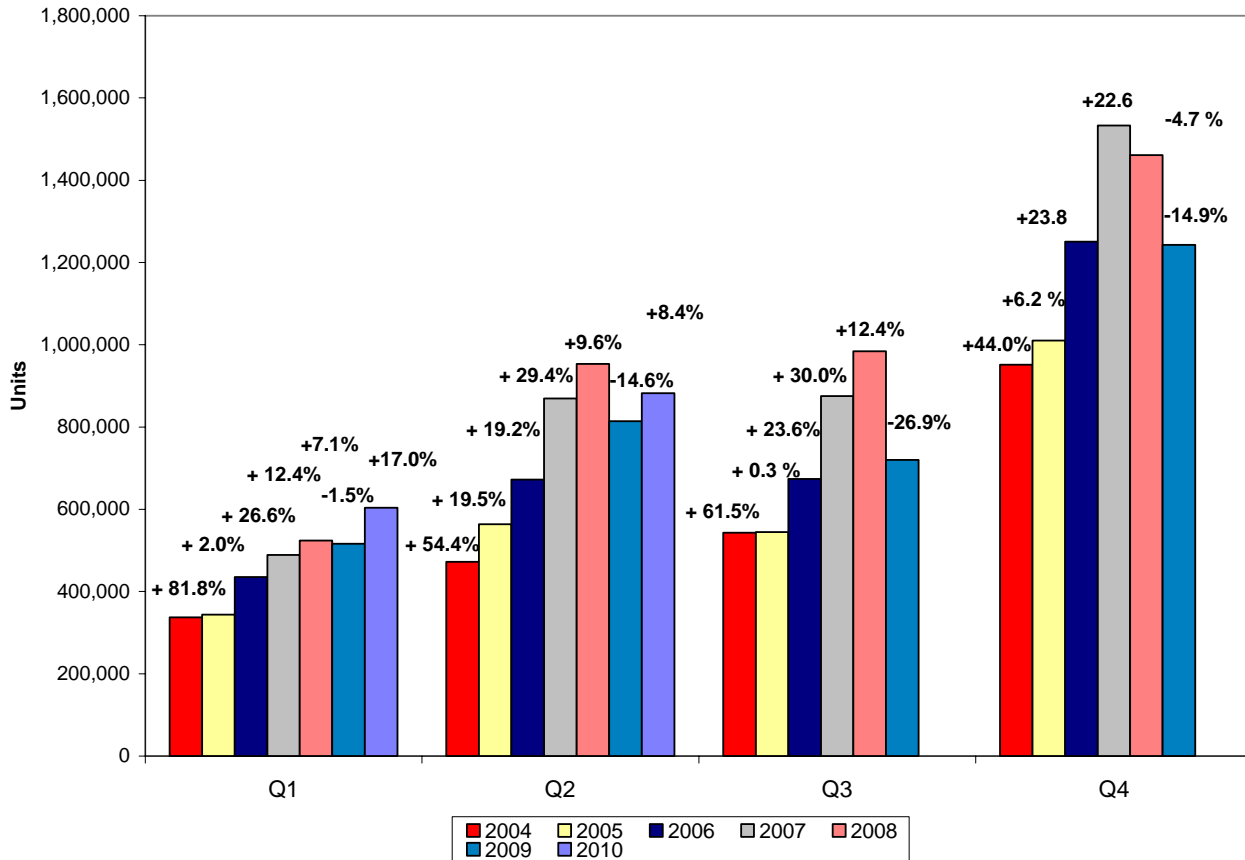

DIGITAL CAMERAS

Historical Shipments & Forecast (Units)

Seasonality – 2002 to 2008 vs. 2009 rolling average

Quarterly Comparisons

Digital Cameras - Quarterly comparisons (From previous year quarter)

Founded in 1955, the Canadian Imaging Trade Association is the association of manufacturers/importers and distributors of photographic/electronic imaging equipment and sensitized materials.