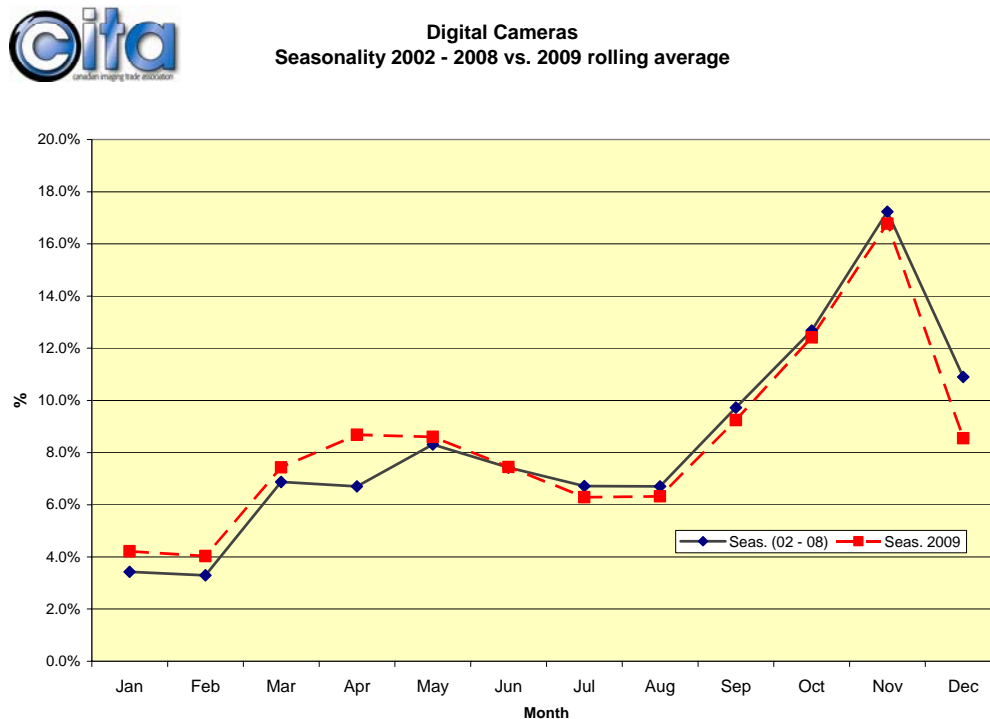

DIGITAL CAMERAS

Historical Shipments & Forecast (Units)

Seasonality – 2002 to 2008 vs. 2009 rolling average

Quarterly Comparisons

Digital Cameras - Quarterly comparisons (From previous year quarter)

Founded in 1955, the Canadian Imaging Trade Association is the association of manufacturers/importers and distributors of photographic/electronic imaging equipment and sensitized materials.