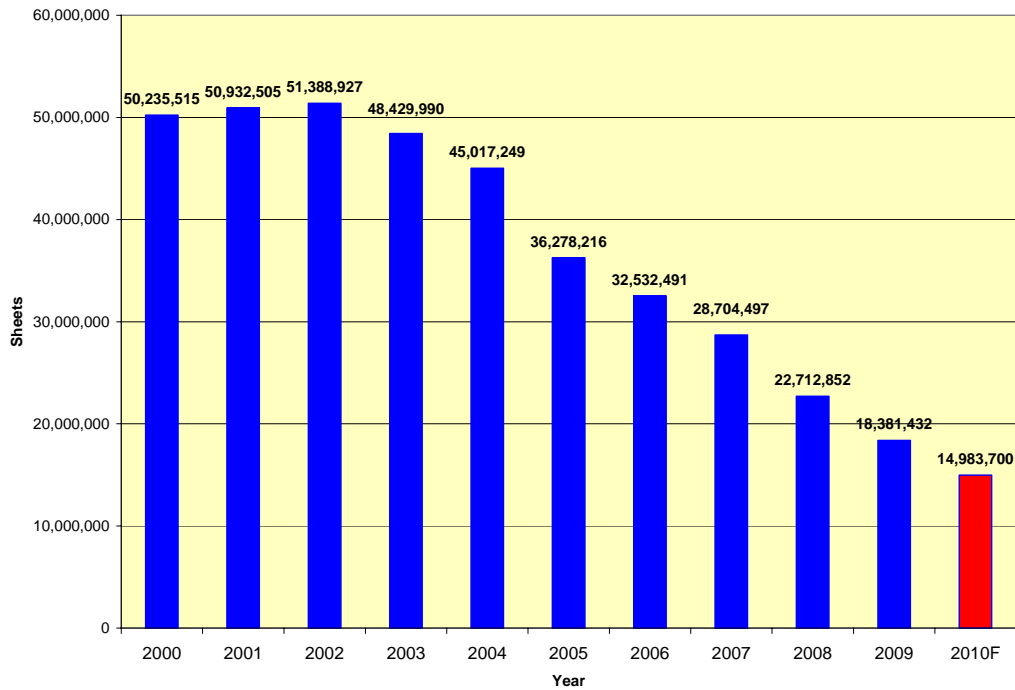

COLOUR ROLL PAPER

Historical Shipments & Forecast

Colour Roll Paper - Historical Trends and Forecast

Seasonality – 2002 to 2008 vs. 2009 rolling average

Colour Roll Paper
Seasonality 2002 - 2008 vs. 2009 rolling average