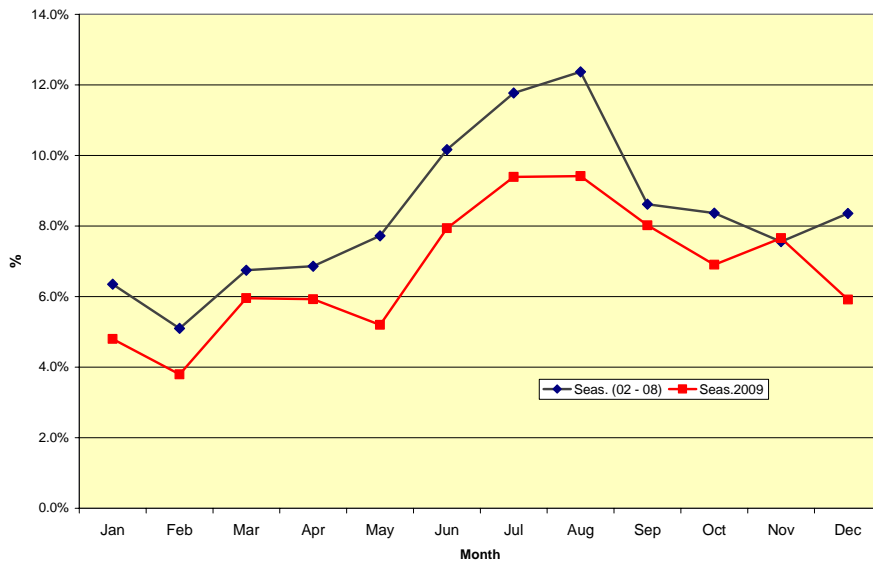

COLOUR ROLL PAPER

Historical Shipments & Forecast

Colour Roll Paper - Historical Trends and Forecast

Seasonality – 2002 to 2008 vs. 2009 rolling average

Colour Roll Paper
Seasonality 2002 - 2008 vs. 2009 rolling average